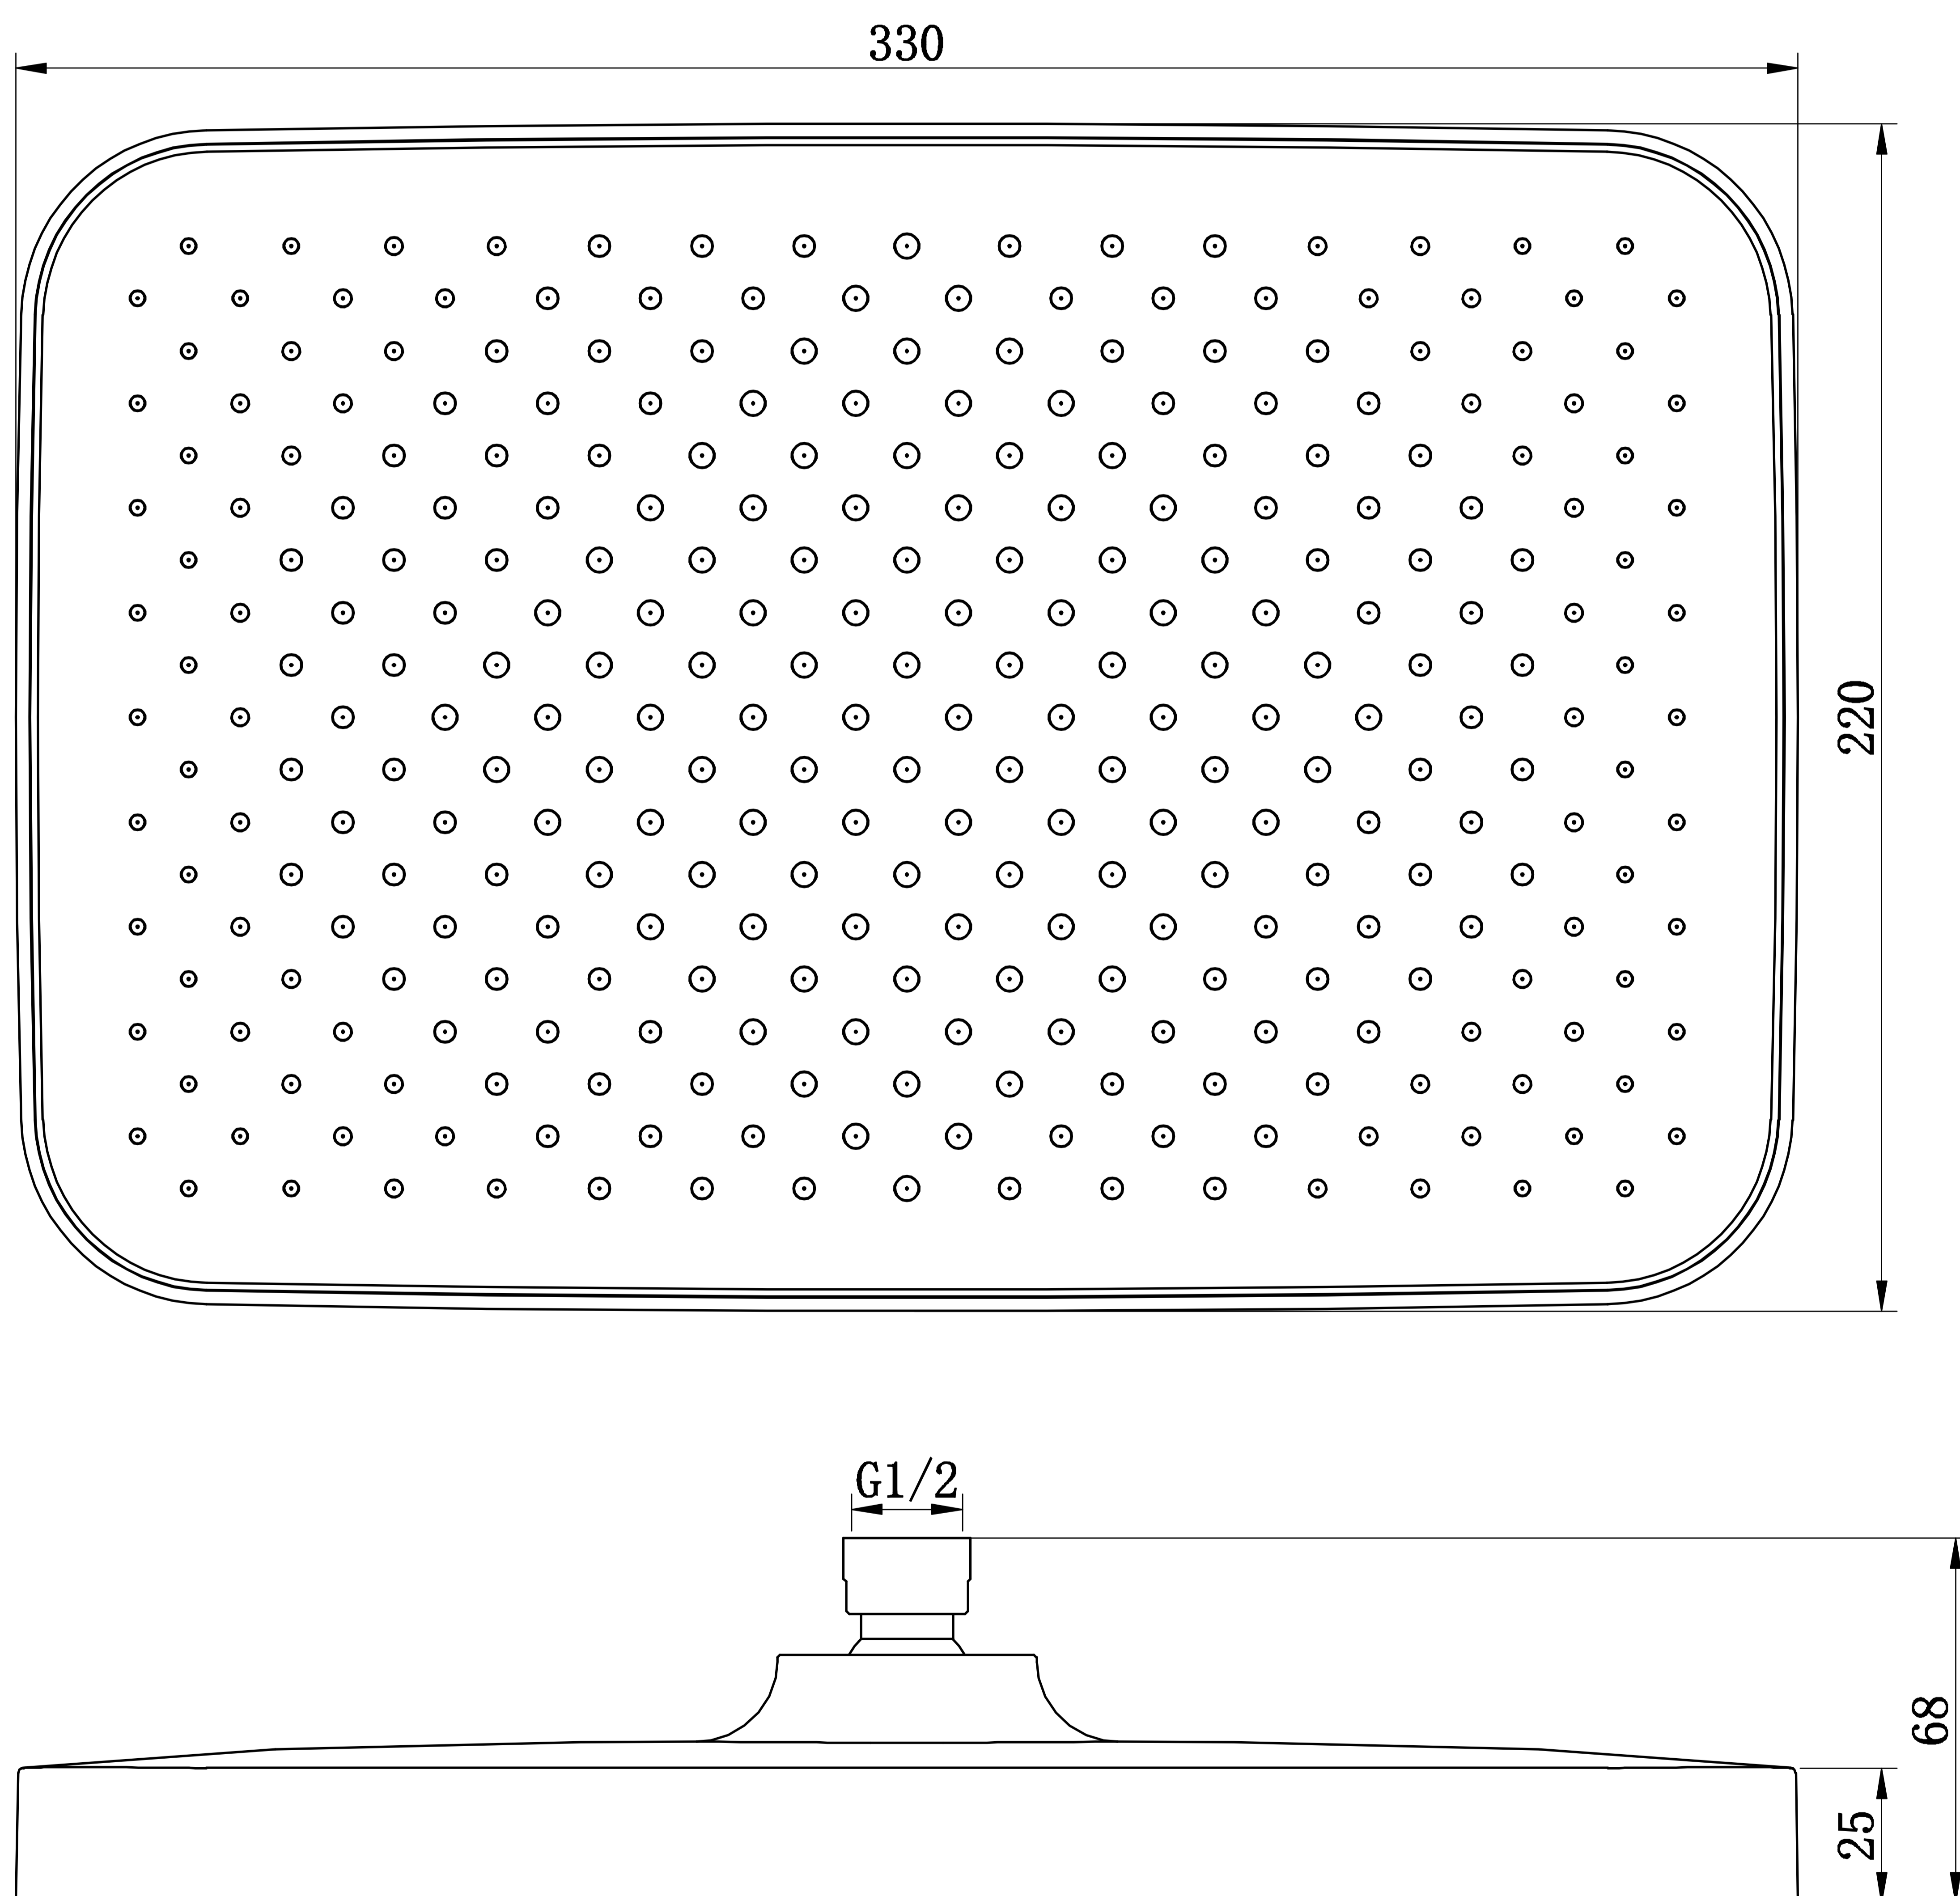

Head Shower

Product Code : **28192**

Technical Drawing

All dimension are in **mm**